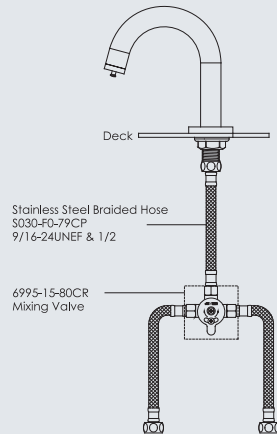

6797-91-80CP
Tip-Touch
Lavatory Faucet W / Mixing Valve

Faucet & Shower