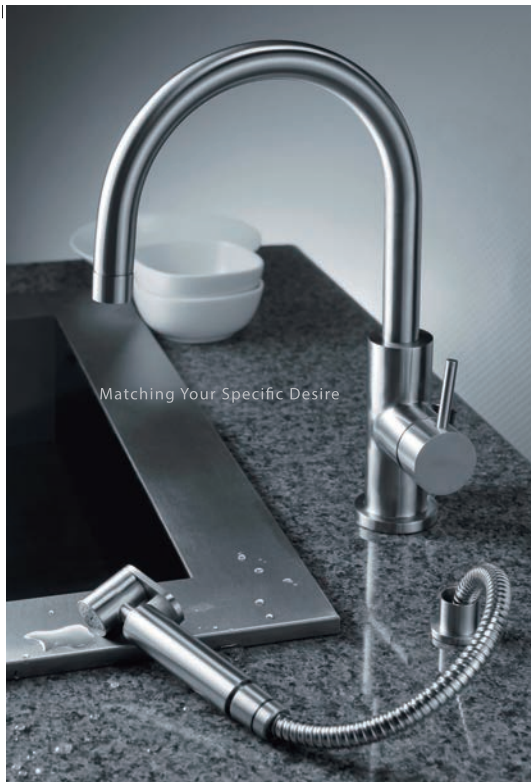

Matching Your Specific Desire