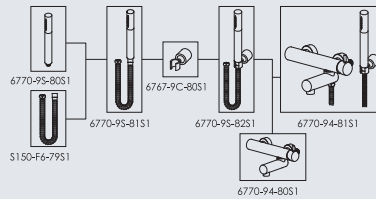

※シャワーのコントロール解説図

※シャワーの取付け解説図

STORY
Story of 2009